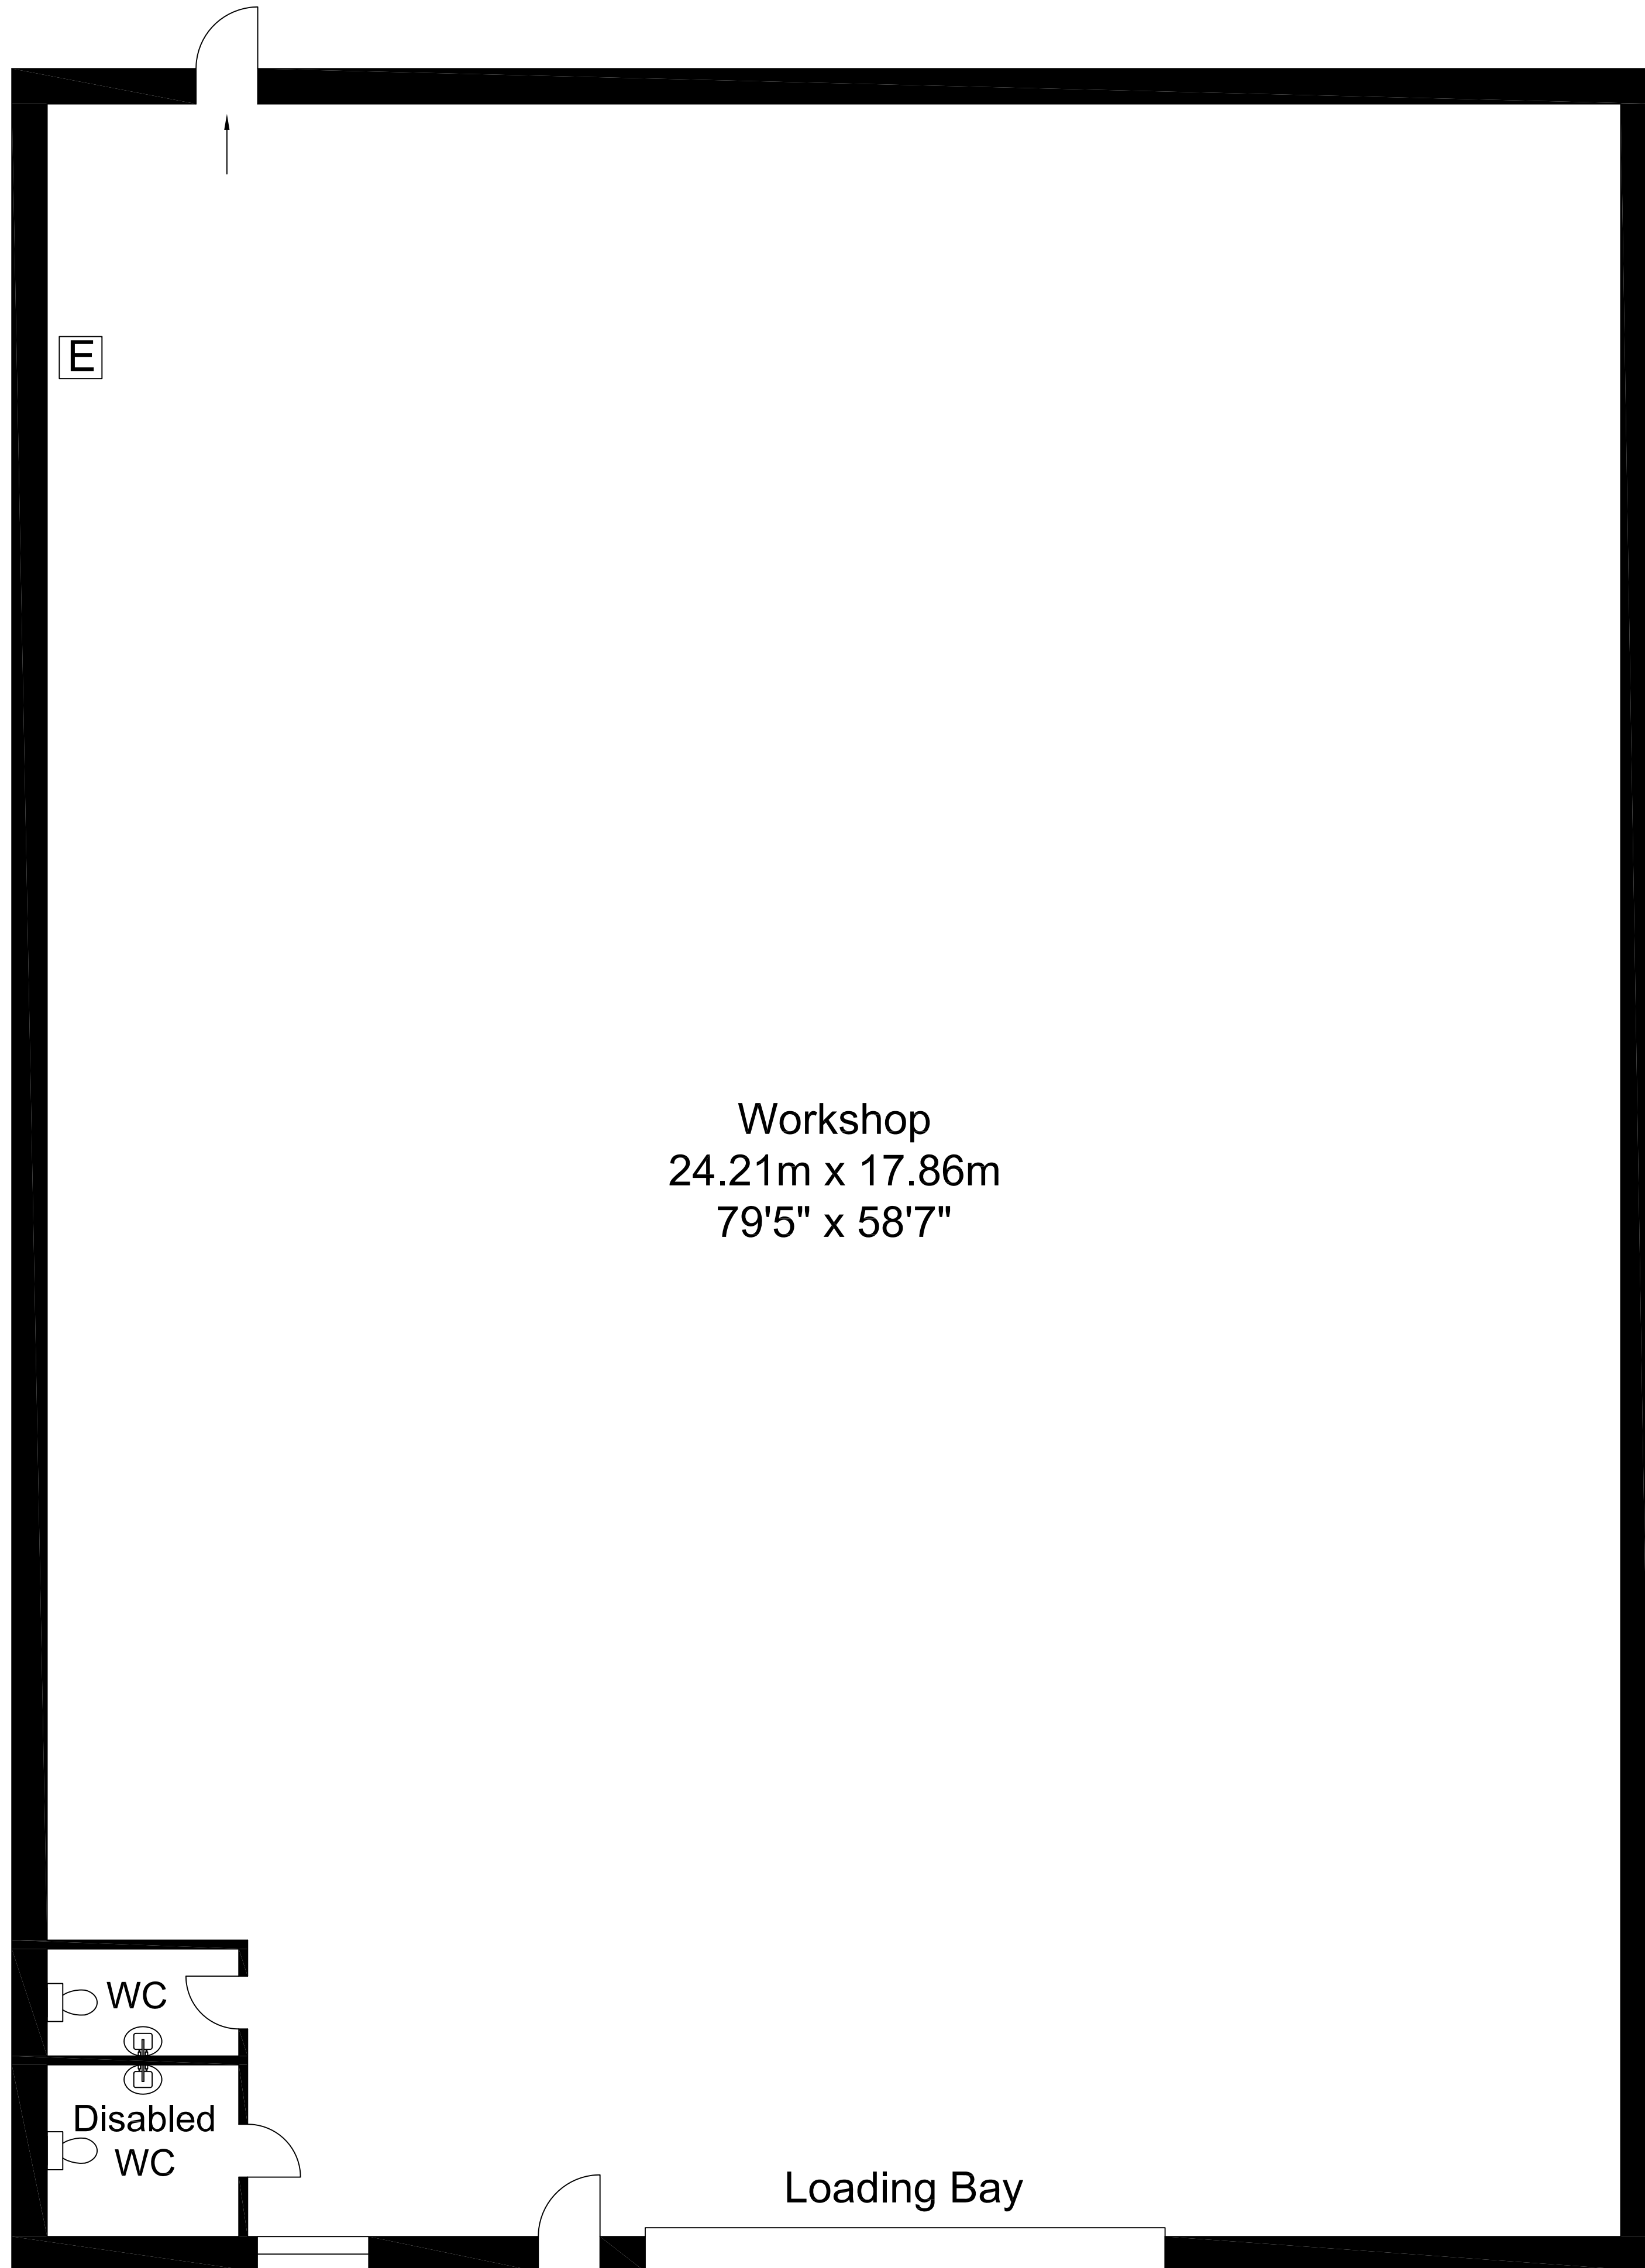

NORTHERN TRUST

WWW.NTPROPERTIES.CO.UK

Key

↑ = Fire Exit

⊞ = Electric Meter

Unit 4, Newport South Business Park, Middlesbrough, TS1 5QN

Whilst every attempt has been made to ensure the accuracy of the floor plan contained here, measurements of doors, windows, rooms and any other items are approximate and no responsibility is taken for any error, omission, or mis-statement. This plan is for illustrative purposes only and should be used as such by any prospective purchaser. The services, systems and appliances shown have not been tested and no guarantee as to their operability or efficiency can be given.